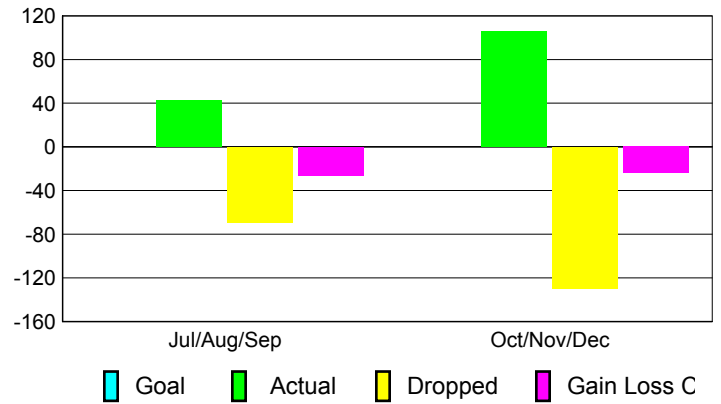

Membership Results 2010-2011

Goal, New, Dropped, Gain/Loss