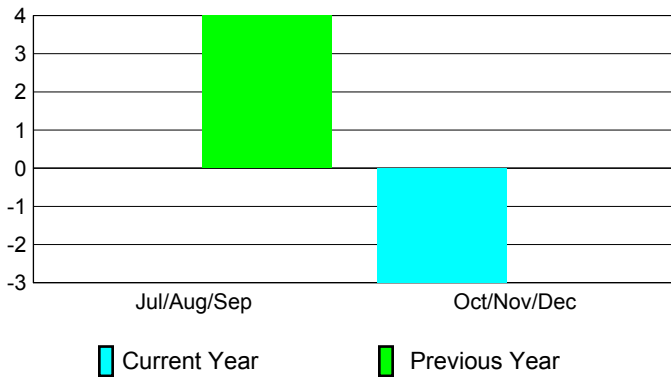

2010-2011 GMT Reports for District (or Undistricted) **District 301D1**

GMT: Doctor DATUK K NAGARATNA

Location: PHILIPPINES

GMT CA: 5

CLUBS

Club Results
2010-2011

Clubs
2009-2010

| Month | New Club Goal | Actual New Clubs | Actual Dropped Clubs | Gain/Loss of Clubs | Gain/Loss of Clubs |
|---------------|---------------|------------------|----------------------|--------------------|--------------------|
| Jul/Aug/Sep | 0 | 0 | 0 | 0 | 4 |
| Oct/Nov/Dec | 0 | 0 | -3 | -3 | 0 |
| Totals | 0 | 0 | -3 | -3 | 4 |

Club Results 2010-2011

Goal, New, Dropped, Gain/Loss

Comparison of Club Gain/Loss

Current Year Compared to the Previous Year

YTD Status Quo Clubs 2010-2011

Status Quo Clubs Compared to Status Quo Members

MEMBERSHIP