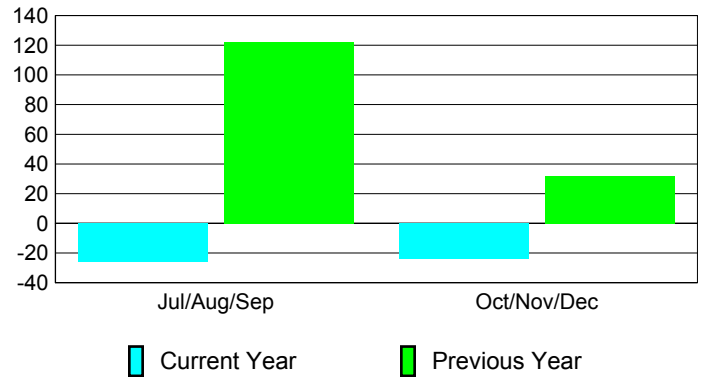

Comparison of Membership Gain/Loss

Current Year Compared to the Previous Year