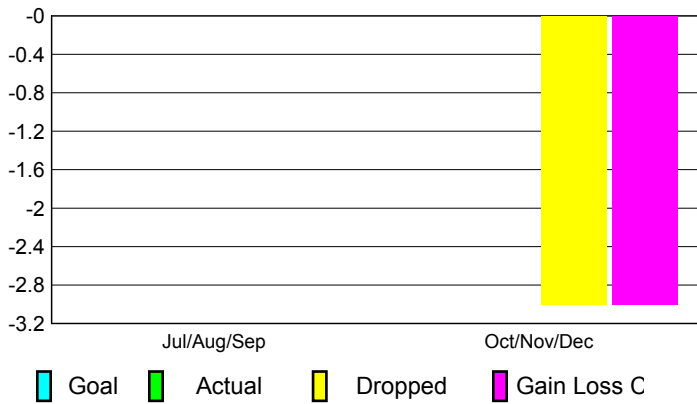

2010-2011 GMT Reports for District (or Undistricted) **District 301D1**

GMT: Doctor DATUK K NAGARATNA

Location: PHILIPPINES

GMT CA: 5

CLUBS

Club Results
2010-2011

Clubs
2009-2010

| Month | New Club Goal | Actual New Clubs | Actual Dropped Clubs | Gain/Loss of Clubs | Gain/Loss of Clubs |
|---------------|---------------|------------------|----------------------|--------------------|--------------------|
| Jul/Aug/Sep | 0 | 0 | 0 | 0 | 4 |
| Oct/Nov/Dec | 0 | 0 | -3 | -3 | 0 |
| Totals | 0 | 0 | -3 | -3 | 4 |

Club Results 2010-2011

Goal, New, Dropped, Gain/Loss

Comparison of Club Gain/Loss

Current Year Compared to the Previous Year

YTD Status Quo Clubs 2010-2011

Status Quo Clubs Compared to Status Quo Members

MEMBERSHIP